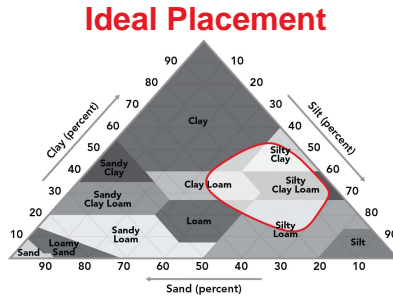

5218STXRIB

Corn Profile Sheet

Performance Comments:

- Medium plant type with determinate ear
- Very good drought tolerance
- Very good stalks and roots
- Strong top end yield potential

Maturity: 92

Product Ratings

Flowering	Average
Black Layer GDUs	2320
Plant Height	Medium
Ear Height	Med-High
Planting Rate	High
Refuge Requirement	RIB

Ear Characteristics

Ear Type	Determinate
Kernel Rows	16-18
Test Weight	7
Husk Cover	Semi-Open
Retention	7
Shank Length	Medium
Cob Color	Red