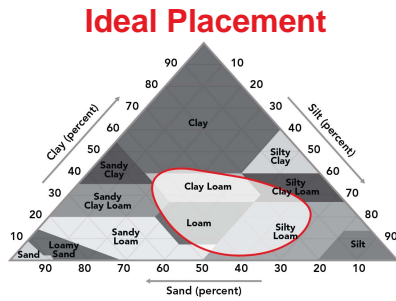

### Performance Comments:

- Excellent IDC rating
- Very good stress tolerance
- Adapted to many soil types
- Very versatile variety

**Maturity:** 1.5