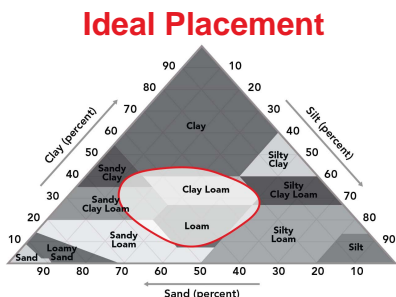

4802NSR2

Soybean Profile Sheet

Performance Comments:

- Excellent performance in Kansas and Missouri
- Adapted to many different environments
- Very good SDS and Frog Eye rating
- Resistant to stem canker

Maturity: 4.8

Plant Characteristics

Plant Height	Medium Tall
Plant Type	Intermediate
Flower Color	Purple
Pubescence Color	Gray
Pod	Tan
Hilum Color	Imperfect Black

Agronomic Characteristics

Emergence	7
Shatter Resistance	--
Standability	8
Phytophthora Tolerance	Rps 1c
SDS	7
White Mold	--
Brown Stem	--
Iron Chlorosis	--
Frog Eye	8
Stem Canker	9
Cyst Nematode	8