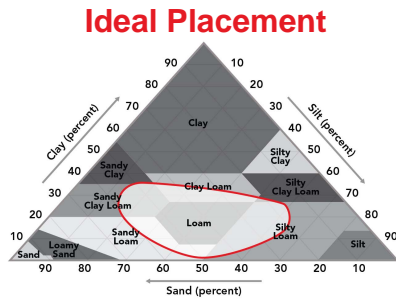

1002NR2

Soybean Profile Sheet

Performance Comments:

- Excellent IDC
- Moves west very well
- Wide area of adaptation
- Handles stress well

Maturity: 1

Plant Characteristics

Plant Height	Medium
Plant Type	Intermediate
Flower Color	Purple
Pubescence Color	Light Tawny
Pod	Brown
Hilum Color	Black

Agronomic Characteristics

Emergence	7
Shatter Resistance	--
Standability	8
Phytophthora Tolerance	6
SDS	--
White Mold	--
Brown Stem	--
Iron Chlorosis	8
Frog Eye	--
Stem Canker	--
Cyst Nematode	8

Placement Ratings