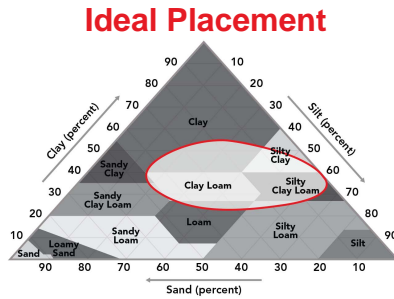

7268STXRIB

Corn Profile Sheet

Performance Comments:

- Top-end yield potential and excellent test weight
- Very good stress tolerance
- Recommend fungicide with corn-on-corn
- Very consistent performance

Maturity: 112

Also Available As: [7263VT2RIB](#) [7260](#)

Product Ratings

Flowering	Early
Black Layer GDU's	2765
Plant Height	Med-Short
Ear Height	Medium
Planting Rate	Med-High
Refuge Requirement	RIB

Ear Characteristics

Ear Type	Semi-Flex
Kernel Rows	14-18
Test Weight	9
Husk Cover	Extended
Retention	8
Shank Length	Medium
Cob Color	Red

Placement Ratings

15-20 Inch Rows	8
Early Planting	8
Late Planting	8
Continuous Corn	7
No-Till	8
Irrigation	9
High pH	7