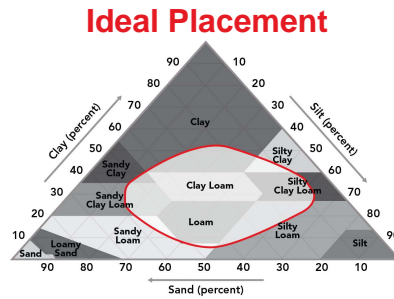

5892RR

Corn Profile Sheet

Performance Comments:

- Very good roots
- Good western movement
- Good for corn-after-corn
- Fast drydown with loose husks
- Good Goss's Wilt tolerance

Maturity: 98

Also Available As: [5898STXRIB](#) [5893VT2RIB](#) [5890](#)

Product Ratings

Flowering	Average
Black Layer GDU's	2435
Plant Height	Med-Tall
Ear Height	Med-High
Planting Rate	Med-High
Refuge Requirement	None

Ear Characteristics

Ear Type	Semi-Det
Kernel Rows	18-20
Test Weight	7
Husk Cover	Semi-Open
Retention	8
Shank Length	Medium
Cob Color	Pink