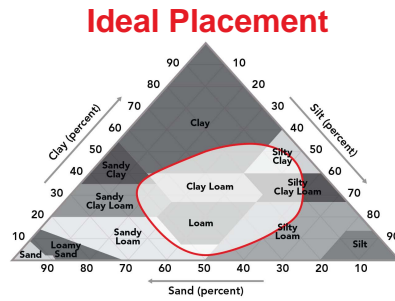

5632RR

Corn Profile Sheet

Performance Comments:

- Very good test weight
- Very good stalks and roots
- Excellent green snap rating
- Consistent performance

Maturity: 96

Also Available As: [5633VT2RIB](#) [5630](#)

Product Ratings

Flowering	Average
Black Layer GDU's	2415
Plant Height	Med-Short
Ear Height	Med-Low
Planting Rate	Med-High
Refuge Requirement	None

Ear Characteristics

Ear Type	Determinate
Kernel Rows	16-18
Test Weight	8
Husk Cover	Semi-Open
Retention	8
Shank Length	Medium
Cob Color	Red

Placement Ratings

15-20 Inch Rows	7
Early Planting	7
Late Planting	8
Continuous Corn	8
No-Till	7
Irrigation	8
High pH	7

Hybrid Characteristics

Early Season Vigor	7
Root Strength	8
Stalk Strength	8
Drought Tolerance	8
Greensnap	9
Stay Green	8
Plant Integrity	7
Population Tolerance	8