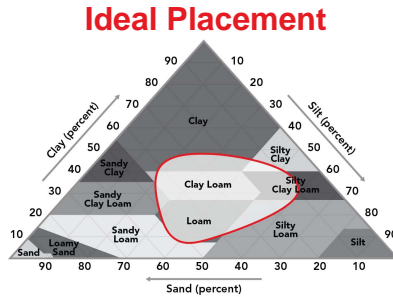

4512RR

Corn Profile Sheet

Performance Comments:

- Early flowering for maturity
- Very good late season plant intactness
- Very good stalks and excellent roots
- Consistent performance
- Good stress tolerance

Maturity: 85

Also Available As: [4513VT2RIB](#)

Product Ratings

Flowering	Early
Black Layer GDU's	2240
Plant Height	Medium
Ear Height	Medium
Planting Rate	Med-High
Refuge Requirement	None

Ear Characteristics

Ear Type	Semi-Det
Kernel Rows	14-16
Test Weight	7
Husk Cover	Extended
Retention	8
Shank Length	Long
Cob Color	Red

Placement Ratings

15-20 Inch Rows	8
Early Planting	9
Late Planting	8
Continuous Corn	8
No-Till	8
Irrigation	8
High pH	--