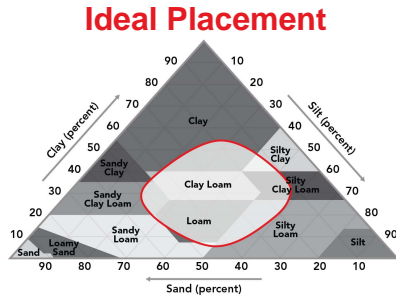

### Performance Comments:

- Excellent roots and very good stalks
- Very good late season intactness
- Very good yield potential

**Maturity:** 108

Also Available As: [6873VT2RIB](#)