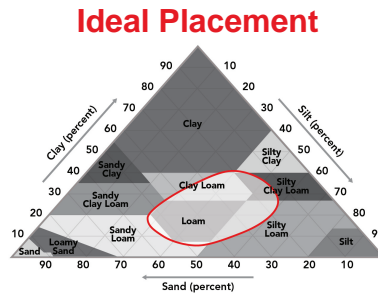

2315NRX

Soybean Profile Sheet

Performance Comments:

- Resistant to Brown Stem Rot
- Very good standability
- Very good SWM tolerance
- Above average SDS tolerance

Maturity: 2.3

Plant Characteristics

Plant Height	Med-Tall
Plant Type	Intermediate
Flower Color	Purple
Pubescence Color	Gray
Pod	Brown
Hilum Color	Imperfect Black

Agronomic Characteristics

Emergence	8
Shatter Resistance	--
Standability	8
Phytophthora Tolerance	Rps 1c
SDS	6
White Mold	8
Brown Stem	9
Iron Chlorosis	6
Frog Eye	--
Stem Canker	--
Cyst Nematode	8

Placement Ratings