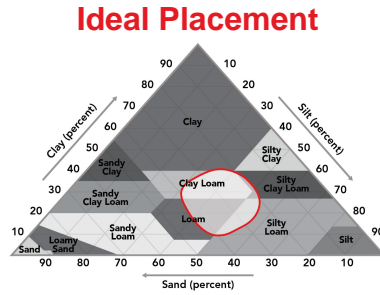

2115NRX

Soybean Profile Sheet

Performance Comments:

- Very good IDC tolerance
- Very good lateral branching
- Very good Brown Stem Rot tolerance
- Broad area of adaptation

Maturity: 2.1

Plant Characteristics

Plant Height	Medium Tall
Plant Type	Bush
Flower Color	Purple
Pubescence Color	Light Tawny
Pod	Brown
Hilum Color	Black

Agronomic Characteristics

Emergence	9
Shatter Resistance	--
Standability	6
Phytophthora Tolerance	Rps 1c
SDS	6
White Mold	5
Brown Stem	8
Iron Chlorosis	7
Frog Eye	--
Stem Canker	--
Cyst Nematode	8