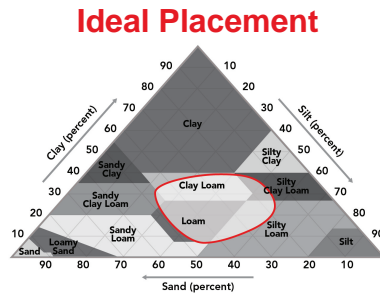

1905NR2

Soybean Profile Sheet

Performance Comments:

- Very uniform look
- Very good Pytophthora tolerance
- Exceptional yield at a 1.9 RM
- Very good standability and stress tolerance

Maturity: 1.9

Plant Characteristics

Plant Height	Medium
Plant Type	Intermediate
Flower Color	Purple
Pubescence Color	Gray
Pod	Tan
Hilum Color	Imperfect Black

Agronomic Characteristics

Emergence	9
Shatter Resistance	--
Standability	9
Phytophthora Tolerance	Rps 1c
SDS	5
White Mold	6
Brown Stem	8
Iron Chlorosis	6
Frog Eye	--
Stem Canker	--
Cyst Nematode	8

Placement Ratings

Row Spacing Less 20 Inches	8
Row Spacing 30 Inches	8
Row Spacing Greater 30 Inches	8
No-Till	8
Irrigation	7
High pH	6
Stress Tolerance	8

Rating Scale:

1-2 Poor	3-4 Fair	5-6 Good	7-8 Very Good	9 Excellent