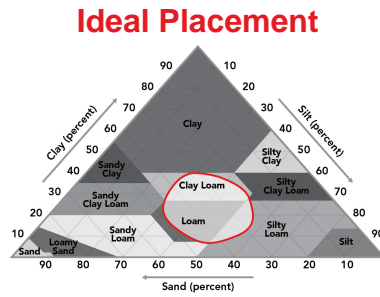

1715NRX

Soybean Profile Sheet

Performance Comments:

- Very good SWM tolerance
- Very good standability
- Yield strengthens as it moves west
- Very good Brown Stem Rot tolerance

Maturity: 1.7

Plant Characteristics

Plant Height	Medium
Plant Type	Intermediate
Flower Color	Purple
Pubescence Color	Gray
Pod	Brown
Hilum Color	Imperfect Black

Agronomic Characteristics

Emergence	8
Shatter Resistance	--
Standability	9
Phytophthora Tolerance	Rps 1c
SDS	--
White Mold	9
Brown Stem	8
Iron Chlorosis	6
Frog Eye	--
Stem Canker	--
Cyst Nematode	8