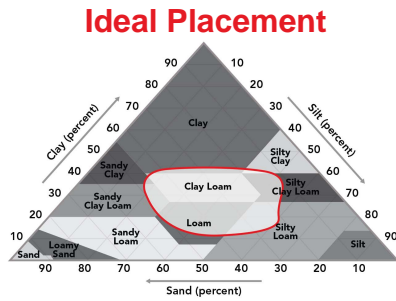

0814NRX

Soybean Profile Sheet

Performance Comments:

- Very good IDC tolerance
- Very good stress tolerance
- HRps 3a for Phytophthora
- Very good north to south movement

Maturity: 0.8

Plant Characteristics

Plant Height	Tall
Plant Type	Intermediate
Flower Color	Purple
Pubescence Color	Light Tawny
Pod	Brown
Hilum Color	Brown

Agronomic Characteristics

Emergence	7
Shatter Resistance	--
Standability	7
Phytophthora Tolerance	HRps 3a
SDS	--
White Mold	6
Brown Stem	--
Iron Chlorosis	8
Frog Eye	--
Stem Canker	--
Cyst Nematode	8